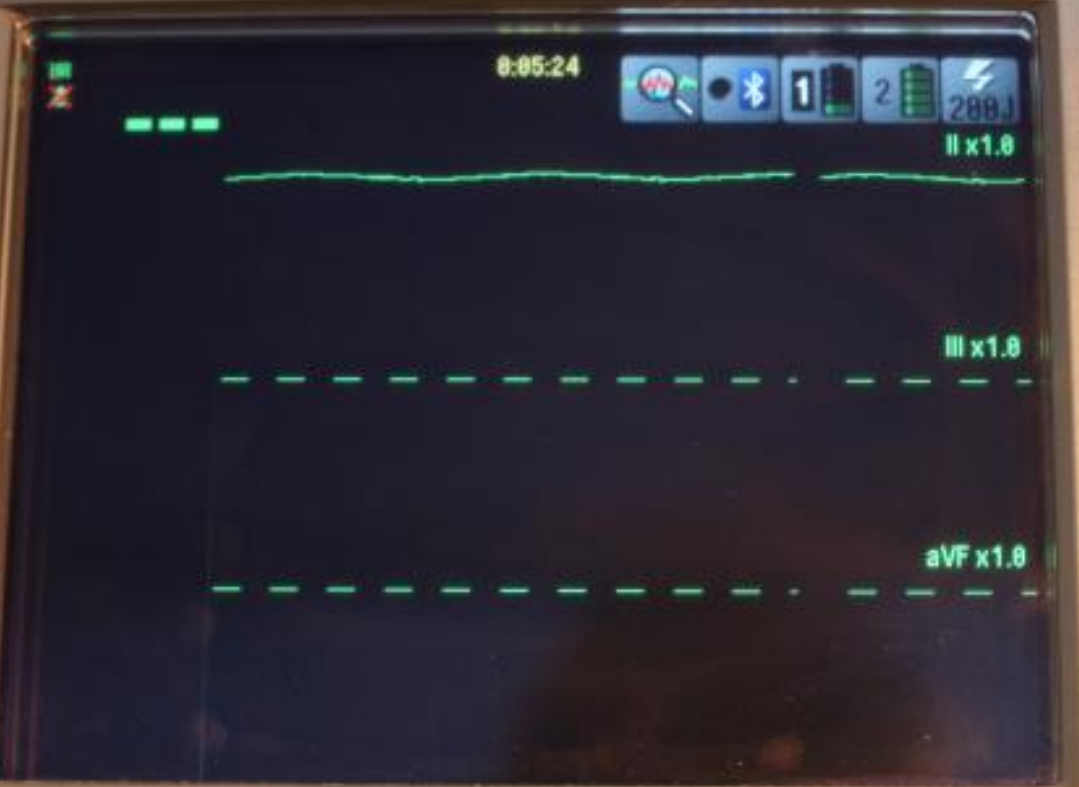

LIFEPAK 15 MONITOR/DEFIBRILLATOR

Pt Clare AEC 1

- 12-LEAD
- TRANSMIT
- CODE SUMMARY
- PRINT

- 1 ON
- 2 CPR
- 3 ANALYZE
- LEAD SIZE
- SYNC
- ENERGY SELECT
- CHARGE
- PACER
- RATE
- CURRENT
- PAUSE

HOME SCREEN SPEED DIAL

LIFEPAK 15 MONITOR/DEFIBRILLATOR

Pt Clare AEC 1

12-LEAD

TRANSMIT

CODE SUMMARY

PRINT

1 ON

2 ENERGY SELECT

3 CHARGE

LEAD SIZE SYNC

PACER

ALARMS RATE CURRENT PAUSE

OPTIONS EVENT

HOME SCREEN

SPEED DIAL

DANGER Explosion Hazard. Do not use in the presence of flammable gases.  
WARNING Hazardous electrical output. For use only by qualified personnel.

LIFEPAK 15 MONITOR/DEFIBRILLATOR

Pt Clare AEC 1

- 12-LEAD
- TRANSMIT
- CODE SUMMARY
- PRINT

- 1 ON
- 2 CPR
- 3 ANALYZE
- ENERGY SELECT
- CHARGE
- LEAD SIZE
- SYNC
- PACER
- RATE
- CURRENT
- PAUSE
- ALARMS
- OPTIONS
- EVENT